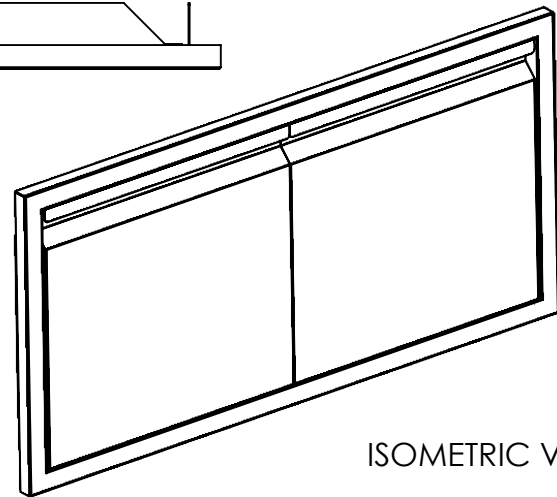

## 42" DOUBLE DOORS

FRONT VIEW

SIDE VIEW

TOP VIEW

ISOMETRIC VIEW

OVERALL PRODUCT DIMENSIONS				CUTOUT DIMENSIONS FOR ISLAND			
PART NUMBER	HEIGHT	WIDTH	DEPTH	PART NUMBER	HEIGHT	WIDTH	DEPTH
VG-42DD	20.75"	42"	2.75"	VG-36DD	18.5"	39.75"	1.75"