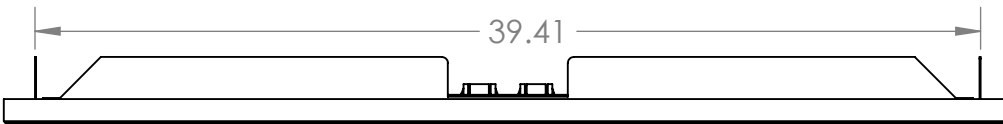

## 42" DOUBLE DOORS

FRONT VIEW

SIDE VIEW

TOP VIEW

ISOMETRIC VIEW

OVERALL PRODUCT DIMENSIONS				CUTOUT DIMENSIONS FOR ISLAND			
PART NUMBER	HEIGHT	WIDTH	DEPTH	PART NUMBER	HEIGHT	WIDTH	DEPTH
VG-42DD	20.75"	42"	2.75"	VG-36DD	18.5"	39.75"	1.75"