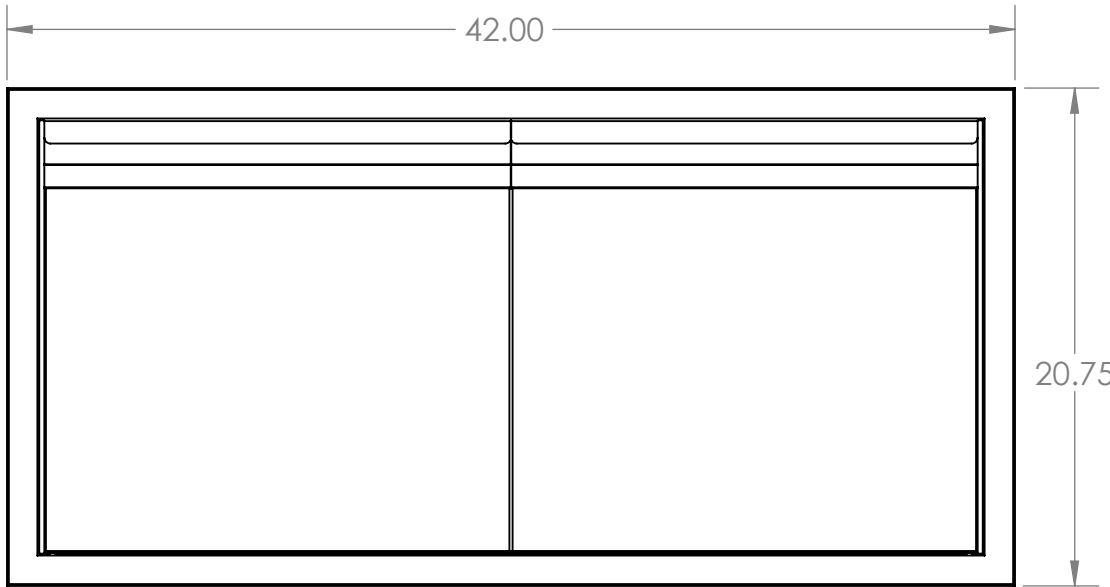

## 42" DOUBLE DOORS

FRONT VIEW

SIDE VIEW

TOP VIEW

ISOMETRIC VIEW

OVERALL PRODUCT DIMENSIONS				CUTOUT DIMENSIONS FOR ISLAND			
PART NUMBER	HEIGHT	WIDTH	DEPTH	PART NUMBER	HEIGHT	WIDTH	DEPTH
VG-42DD	20.75"	42"	2.75"	VG-36DD	18.5"	39.75"	1.75"