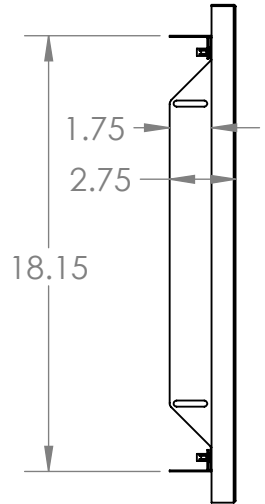

## 42" DOUBLE DOORS

FRONT VIEW

SIDE VIEW

TOP VIEW

ISOMETRIC VIEW

OVERALL PRODUCT DIMENSIONS				CUTOUT DIMENSIONS FOR ISLAND			
PART NUMBER	HEIGHT	WIDTH	DEPTH	PART NUMBER	HEIGHT	WIDTH	DEPTH
VG-42DD	20.75"	42"	2.75"	VG-36DD	18.5"	39.75"	1.75"