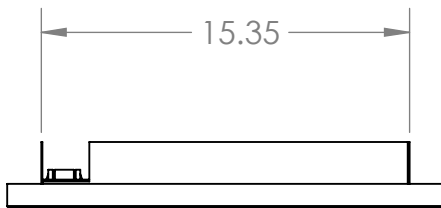

## CABINETRY SERIES

SINGLE ACCESS DOOR

FRONT VIEW

SIDE VIEW

TOP VIEW

ISOMETRIC VIEW

OVERALL PRODUCT DIMENSIONS				CUTOUT DIMENSIONS FOR ISLAND			
PART NUMBER	HEIGHT	WIDTH	DEPTH	PART NUMBER	HEIGHT	WIDTH	DEPTH
VG-18SD	20.75"	18"	2.75"	VG-18SD	18.25"	15.5"	1.75"