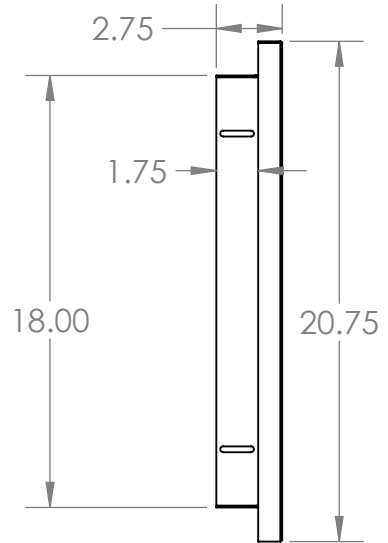

## CABINETRY SERIES

SINGLE ACCESS DOOR

FRONT VIEW

SIDE VIEW

TOP VIEW

ISOMETRIC VIEW

OVERALL PRODUCT DIMENSIONS				CUTOUT DIMENSIONS FOR ISLAND			
PART NUMBER	HEIGHT	WIDTH	DEPTH	PART NUMBER	HEIGHT	WIDTH	DEPTH
VG-18SD	20.75"	18"	2.75"	VG-18SD	18.25"	15.5"	1.75"