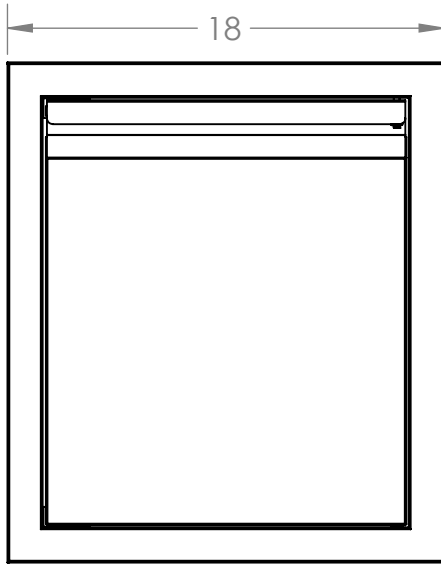

## CABINETRY SERIES

SINGLE ACCESS DOOR

FRONT VIEW

SIDE VIEW

TOP VIEW

ISOMETRIC VIEW

OVERALL PRODUCT DIMENSIONS				CUTOUT DIMENSIONS FOR ISLAND			
PART NUMBER	HEIGHT	WIDTH	DEPTH	PART NUMBER	HEIGHT	WIDTH	DEPTH
VG-18SD	20.75"	18"	2.75"	VG-18SD	18.25"	15.5"	1.75"